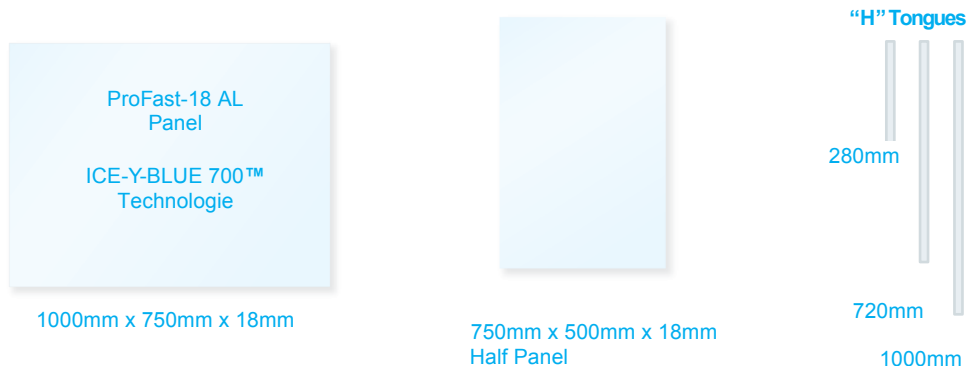

ProFast-18 AL

ICE-Y-BLUE 700™

Überblick

ProFast-18 AL Synthetic-Ice ist ideal zum Eishockeyspielen, Eiskunstlaufen oder freiem Schlittschuhfahren. Jedoch wurde jedes einzelne Produkt auf einen bestimmten Einsatzbereich hin entwickelt. Alle ProFast Produkte bestehen aus hochwertigem ultrahochmolekularem Polyethylen (VHMWPE). Dank der 30 jährigen Erfahrung und mit Hilfe der neusten Technik entstand ICE-Y-BLUE 700™ woraus alle ProFast Produkte hergestellt werden. Die revolutionäre ICE-Y-BLUE 700™ Technologie ist der Grund, dass man auf ProFast Panels rund 20% besser gleitet, als auf anderen Produkten auf dem Markt. Das Gleitmittel wird bei der Produktion in die Panels eingearbeitet. Wartung und Pflege sind somit sehr einfach. Alle ProFast Produkte sind vor UV-Strahlen geschützt und können auch im Freien verwendet werden.

Auf unserem hochwertigen Synthetic-Ice kann 365 Tage im Jahr gefahren und trainiert werden. Es sind keine teuren Maschinen oder energieeffizienten Kühlungssysteme notwendig. Installation und Wartung sind einfach und es entstehen keine hohen Kosten wie bei der Anwendung von herkömmlichem Eis. Entscheiden Sie sich für die Umwelt, entscheiden Sie sich für Synthetic-Ice von STARHOCKEY.

Spezifikationen

Dimensionen:

Full Panel 1000mm x 750mm x 18mm

Half Panel 500mm x 750mm x 18mm

Gewicht:

16kg / 8Kg

UV-Schutz:

Ja

Verschlussystem:

H-Tongues Verbindung

Montage:

einfach und schnell

Garantie:

Indoor 10 Jahre / Outdoor 5 Jahre

Lebenserwartung:

20-25 Jahre

Versand:

Europaletten

Einsatzbereich

ProFast-18 AL ist unser Heavy Duty Panel mit dem stärksten Verschlussystem. Durch die H-Tongues Verbindung, welche horizontal und vertikal zum Einsatz kommt, halten die Platten auch unter härtesten Bedingungen fest zusammen. Mithilfe der Halfpanels werden die einzelnen Panels versetzt montiert, was für noch mehr Stabilität in der Struktur sorgt. ProFast1800 eignet sich vor allem für fixe Eisbahnen und Trainingsgelände.

Heavy Duty Panels sind für hohe Ansprüche und hochfrequente Nutzung konzipiert, deshalb werden Sie für den Spitzensport und die kommerzielle Nutzung empfohlen. Es ist das perfekte Produkt für all jene, welche auf der Suche nach dem höchsten Qualitätsstandard sind und die Mobilität keine grosse Rolle spielt.

Auf Anfrage können die Panels mit Eishockeymarkierungen ausgeliefert werden.